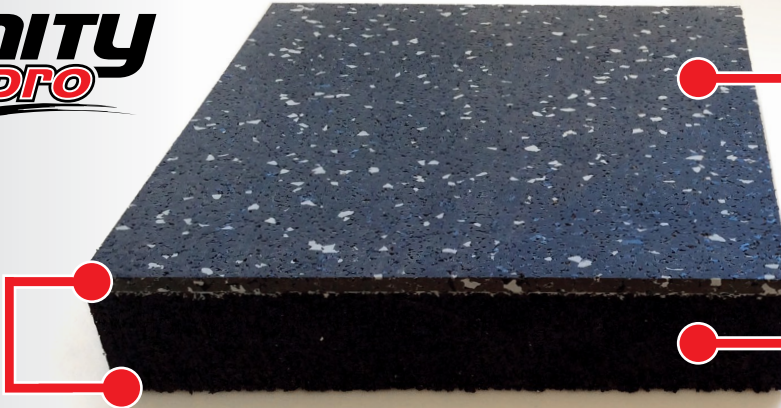

INFINITY
MAX-PRO

Up to
1.25" Thick